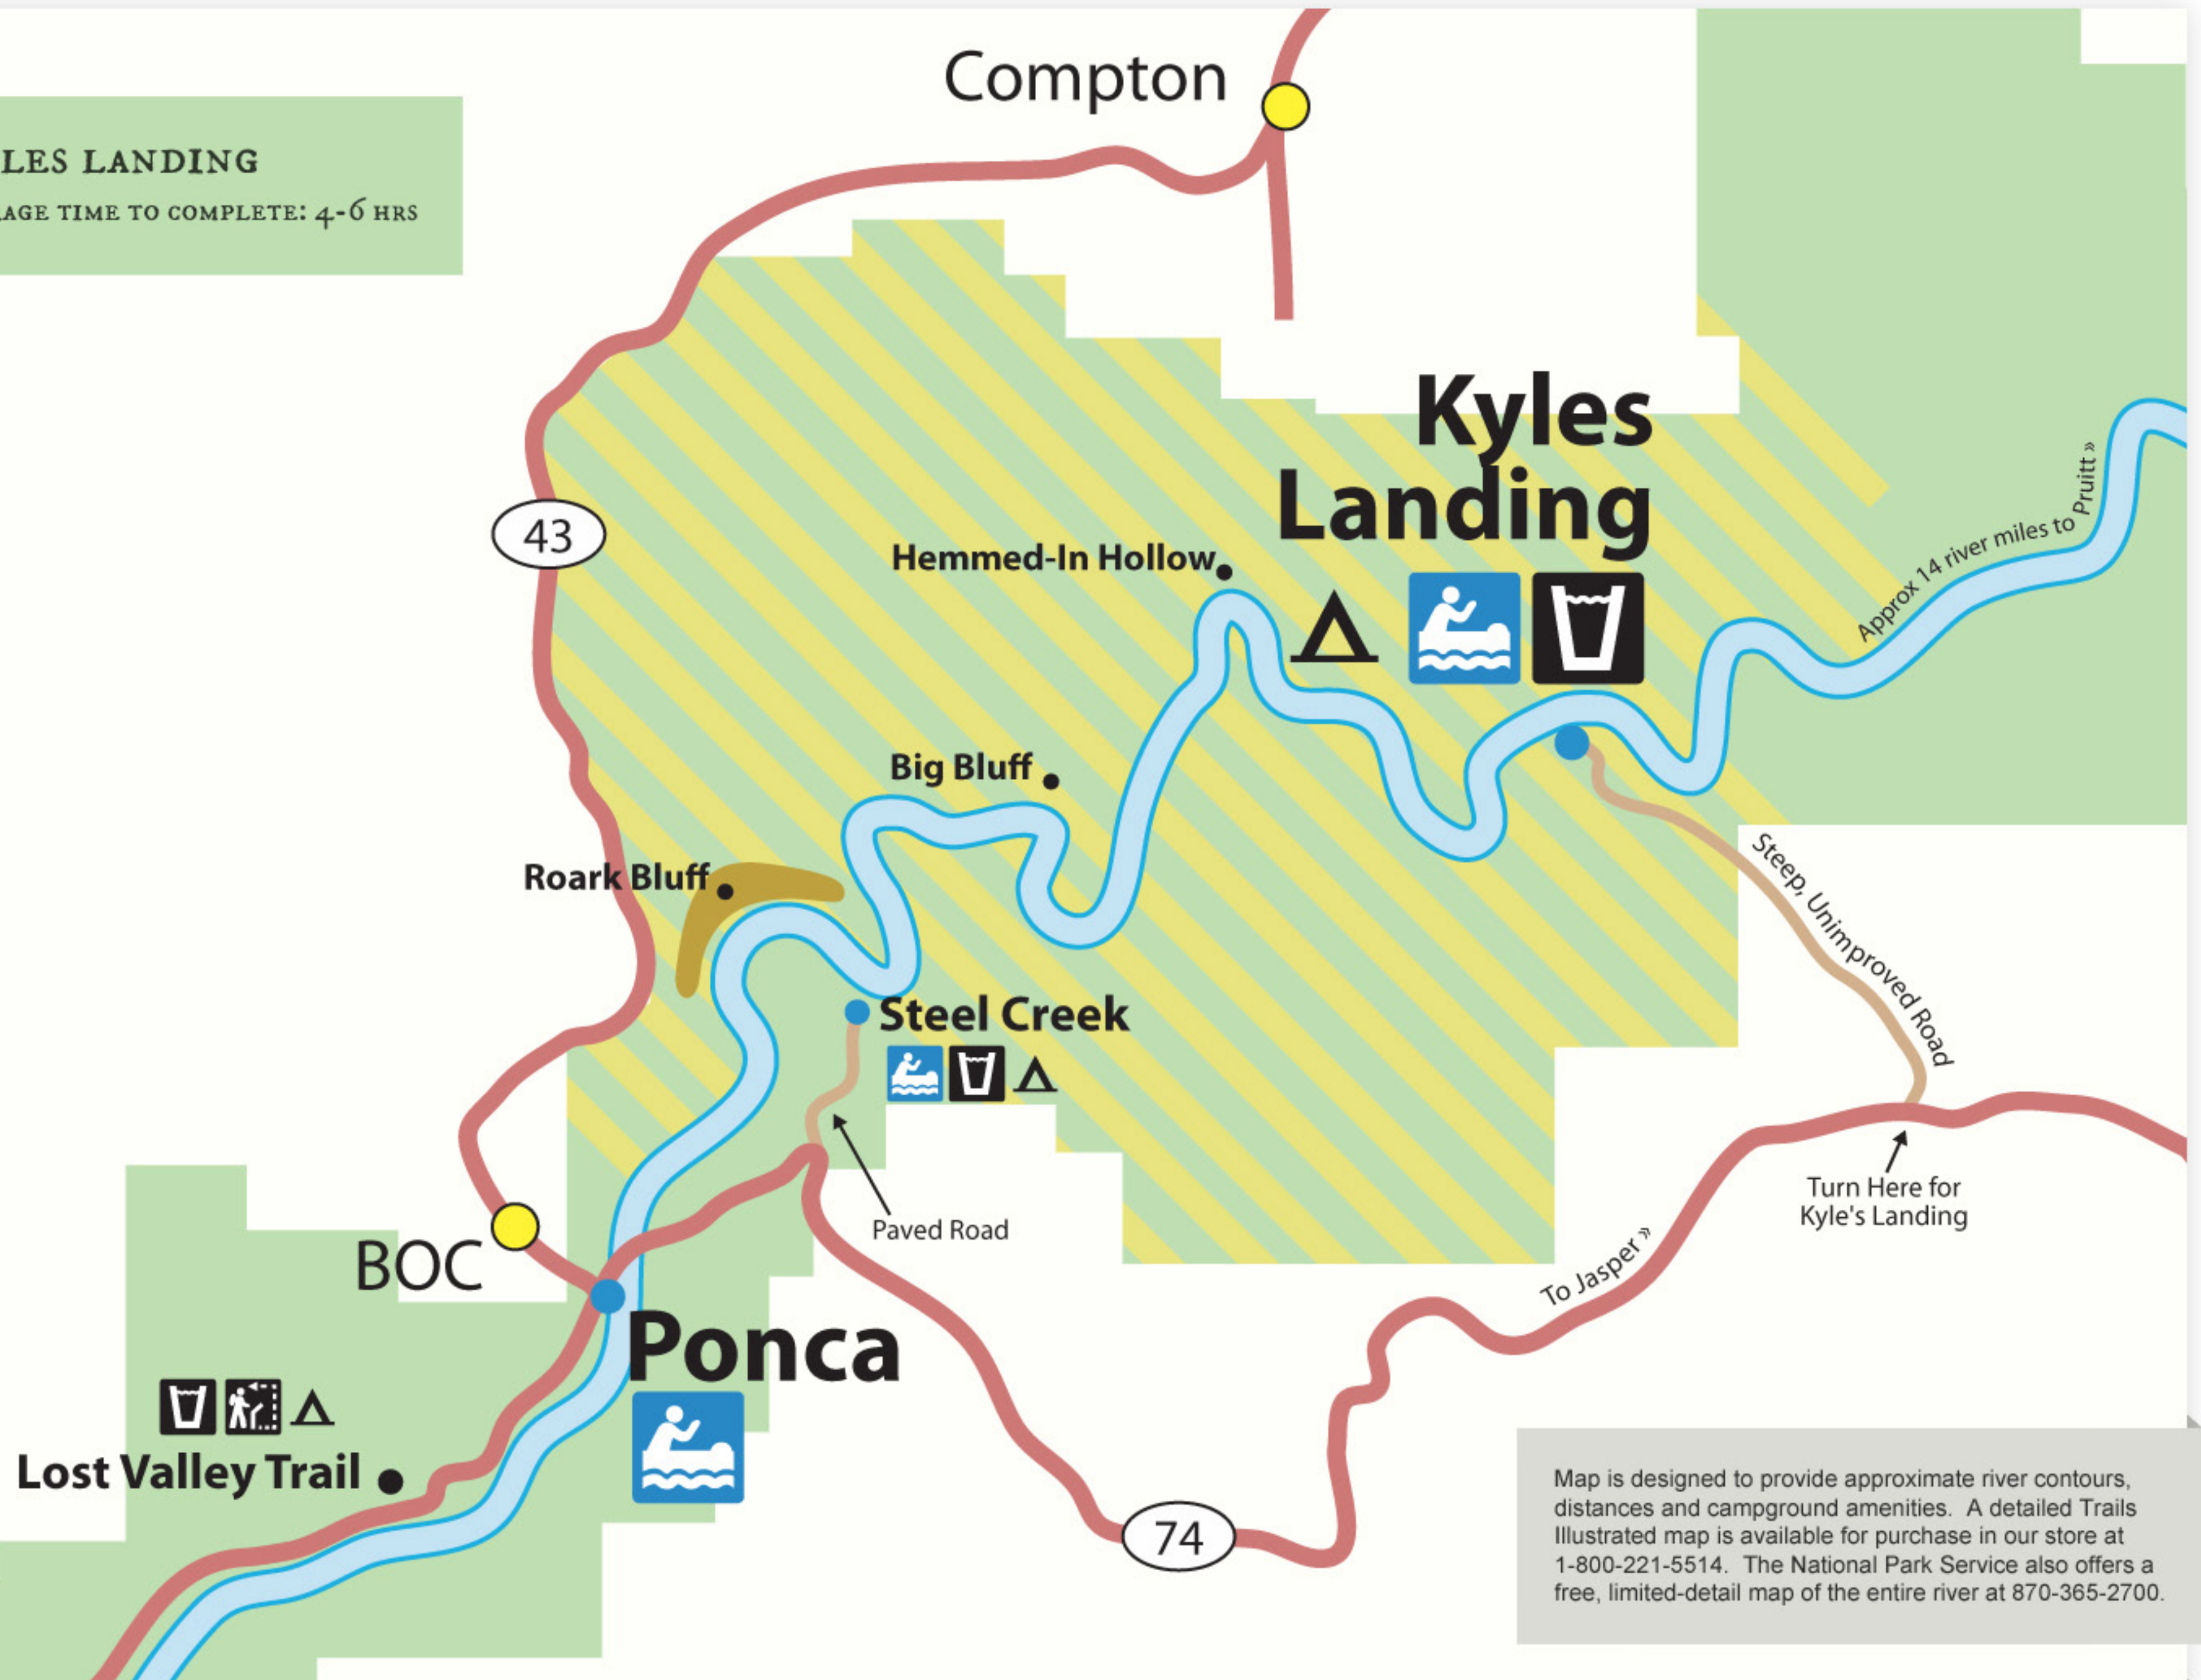

**PONCA » KYLES LANDING**

10.6 MILES • AVERAGE TIME TO COMPLETE: 4-6 HRS

Map is designed to provide approximate river contours, distances and campground amenities. A detailed Trails Illustrated map is available for purchase in our store at 1-800-221-5514. The National Park Service also offers a free, limited-detail map of the entire river at 870-365-2700.

1.870.861.5514 • BUFFALORIVER.COM

HOURS: MAR - OCT: 8-6, NOV - FEB: 8-5

EMERGENCY: CALL 911 • PARK EMERGENCY: 888.692.1162 • NEWTON COUNTY SHERIFF: 870.446.5124