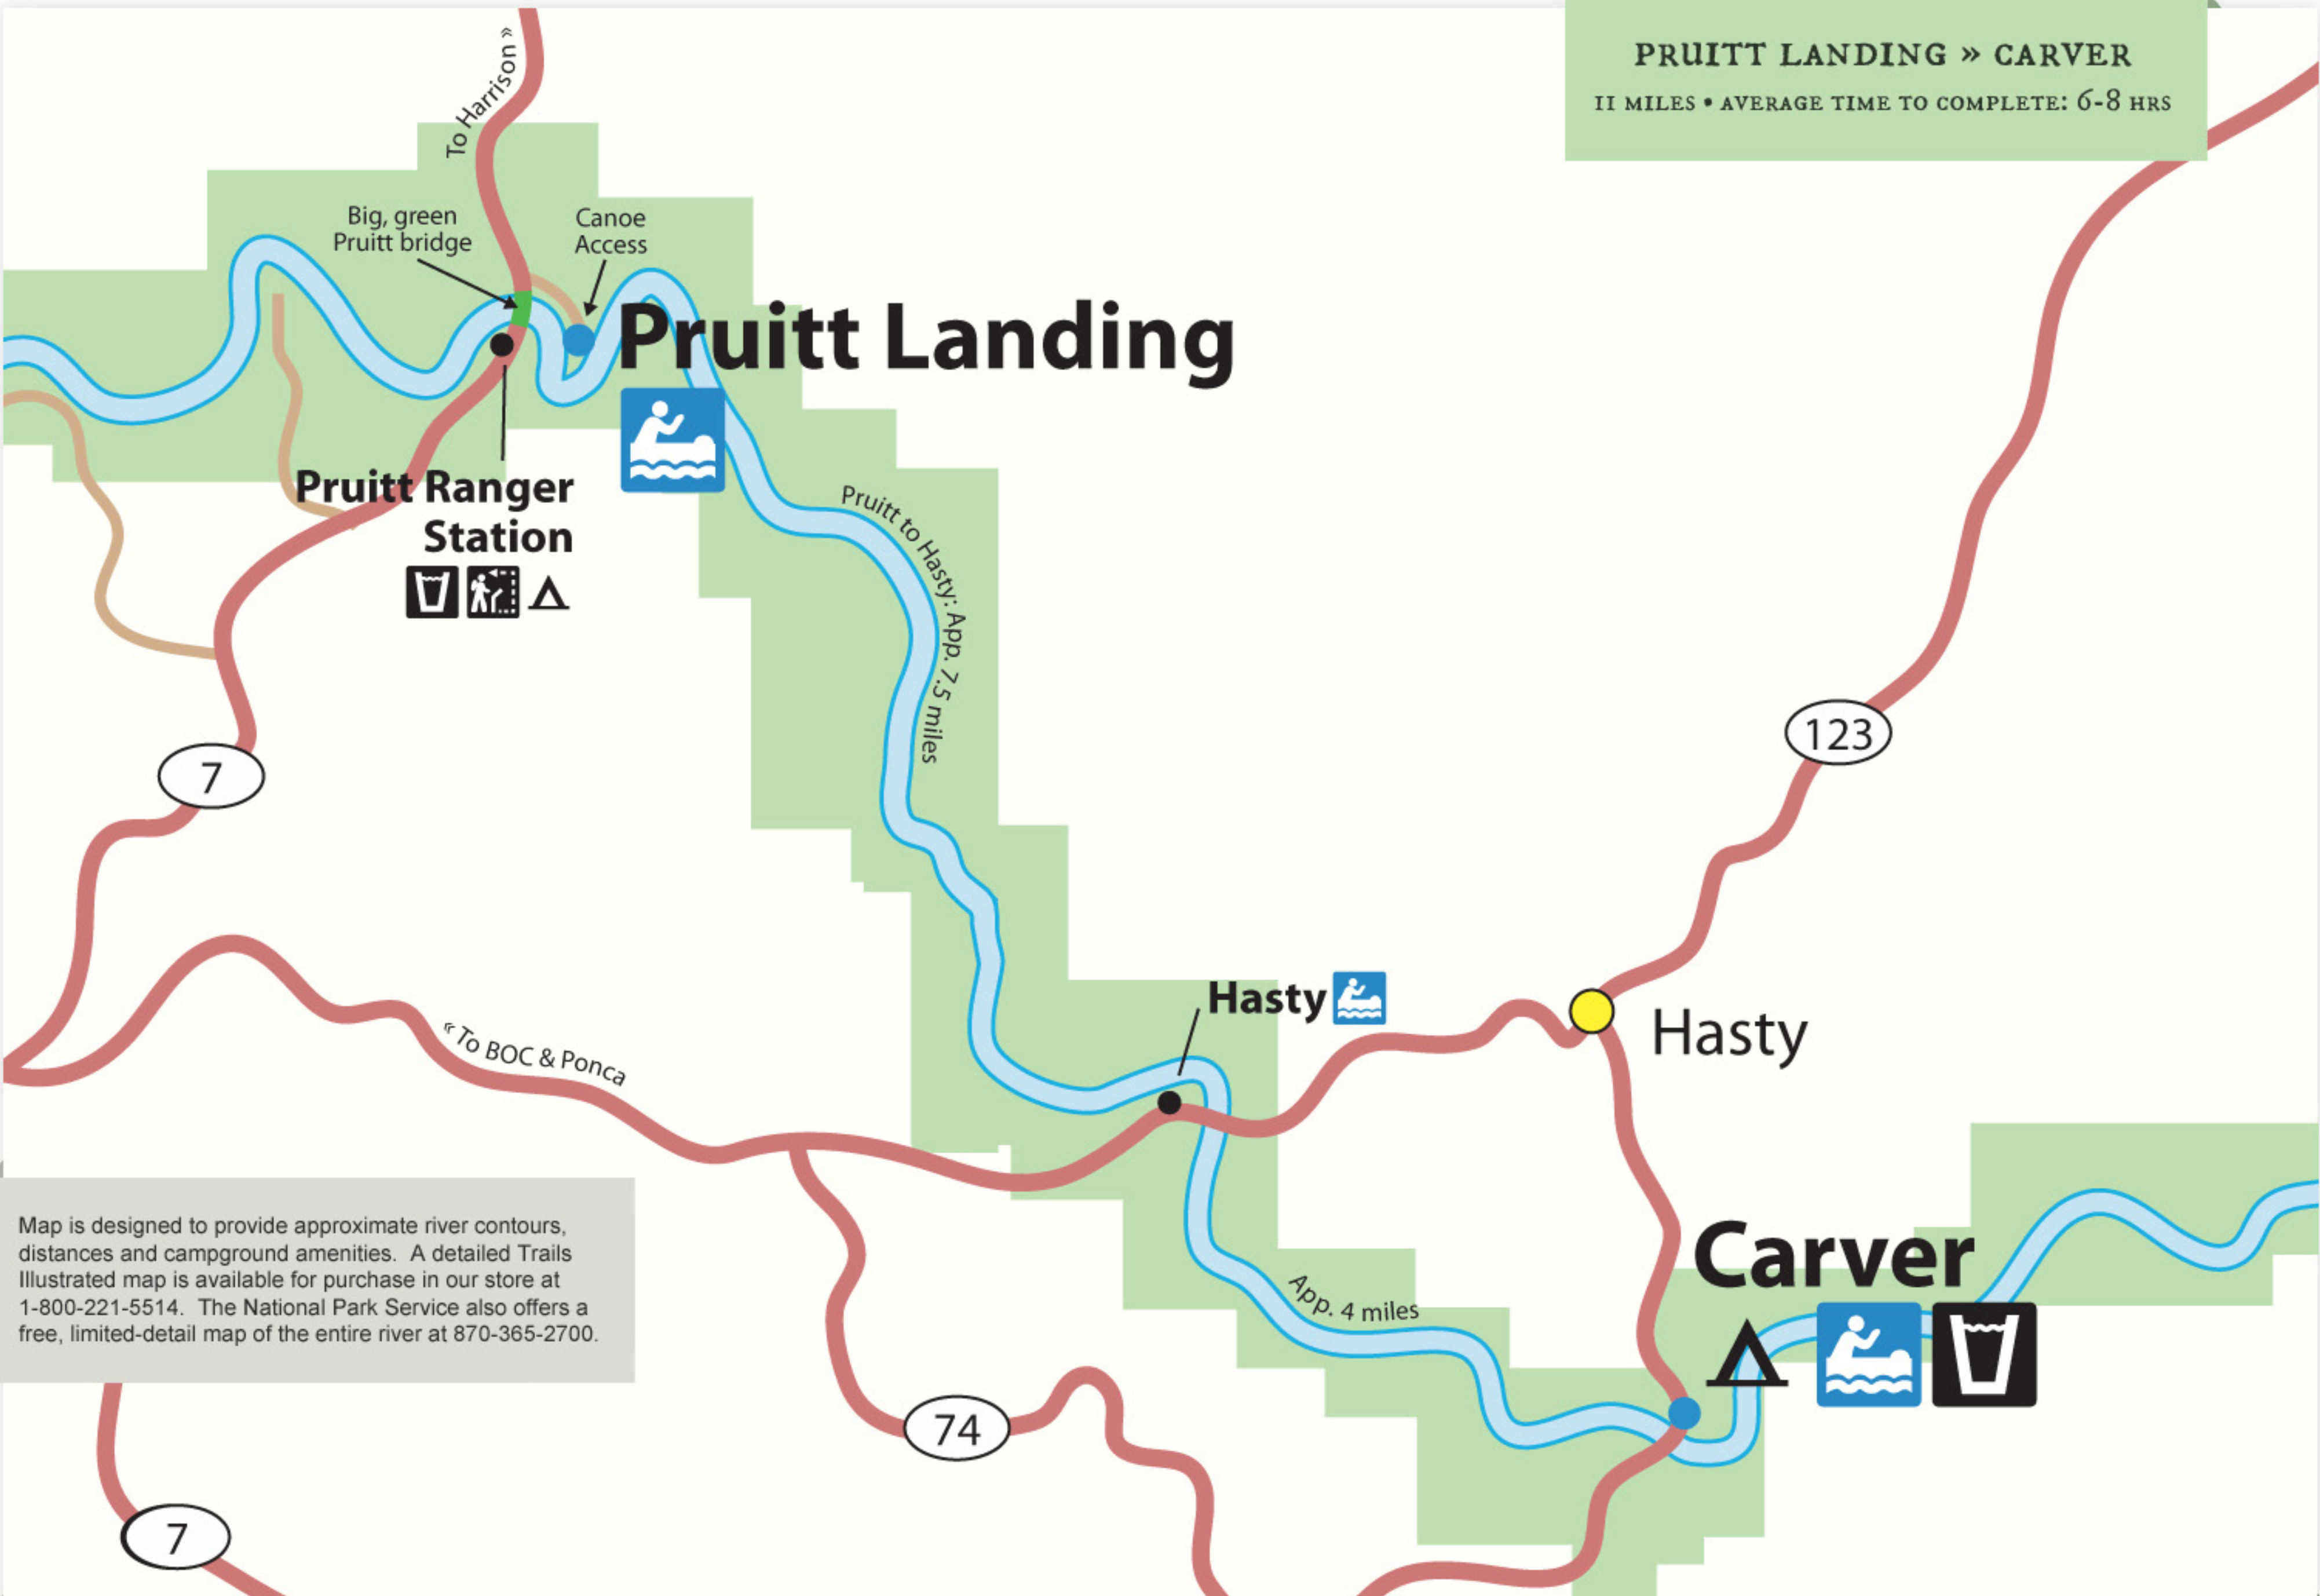

PRUITT LANDING » CARVER
11 MILES • AVERAGE TIME TO COMPLETE: 6-8 HRS

Pruitt Landing

Pruitt Ranger Station
Icons: Campsite, Person, Triangle

Hasty
Icon: Canoe

Carver
Icons: Campsite, Canoe, Water

Map is designed to provide approximate river contours, distances and campground amenities. A detailed Trails Illustrated map is available for purchase in our store at 1-800-221-5514. The National Park Service also offers a free, limited-detail map of the entire river at 870-365-2700.