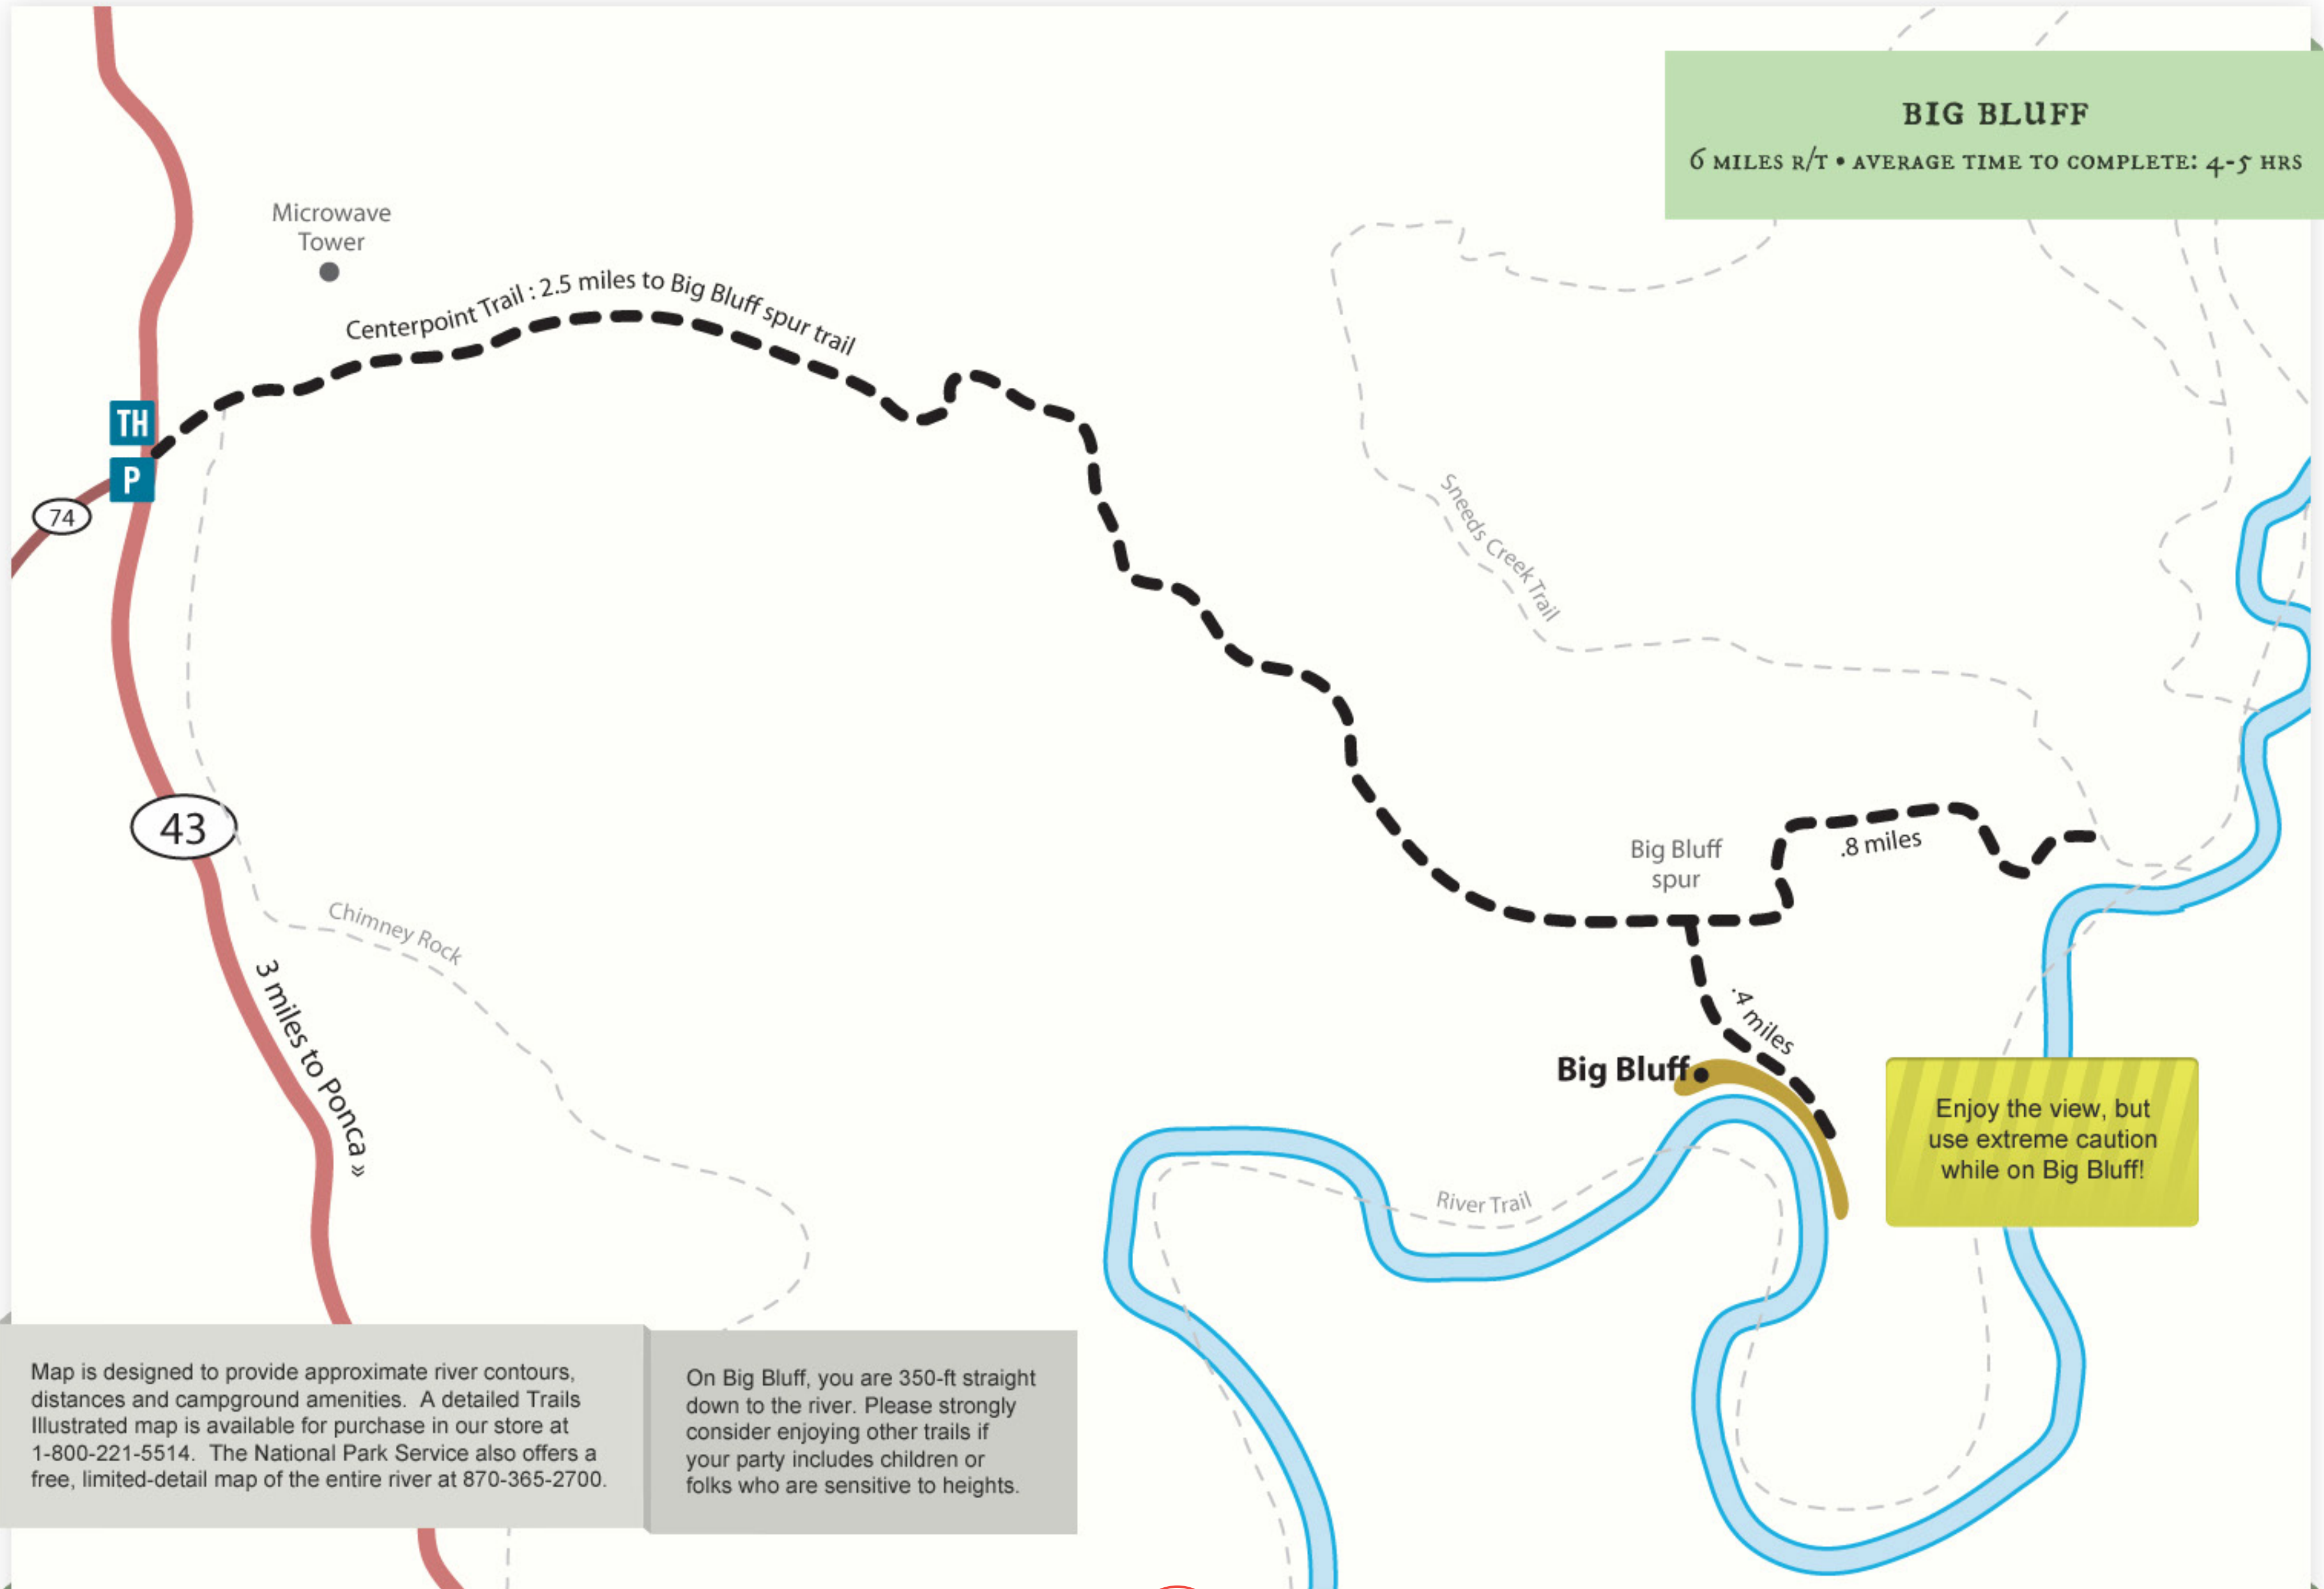

BIG BLUFF

6 MILES R/T • AVERAGE TIME TO COMPLETE: 4-5 HRS

Map is designed to provide approximate river contours, distances and campground amenities. A detailed Trails Illustrated map is available for purchase in our store at 1-800-221-5514. The National Park Service also offers a free, limited-detail map of the entire river at 870-365-2700.

On Big Bluff, you are 350-ft straight down to the river. Please strongly consider enjoying other trails if your party includes children or folks who are sensitive to heights.

1.870.861.5514 • BUFFALORIVER.COM

HOURS: MAR - OCT: 8-6, NOV - FEB: 8-5

EMERGENCY: CALL 911 • PARK EMERGENCY: 888.692.1162 • NEWTON COUNTY SHERIFF: 870.446.5124