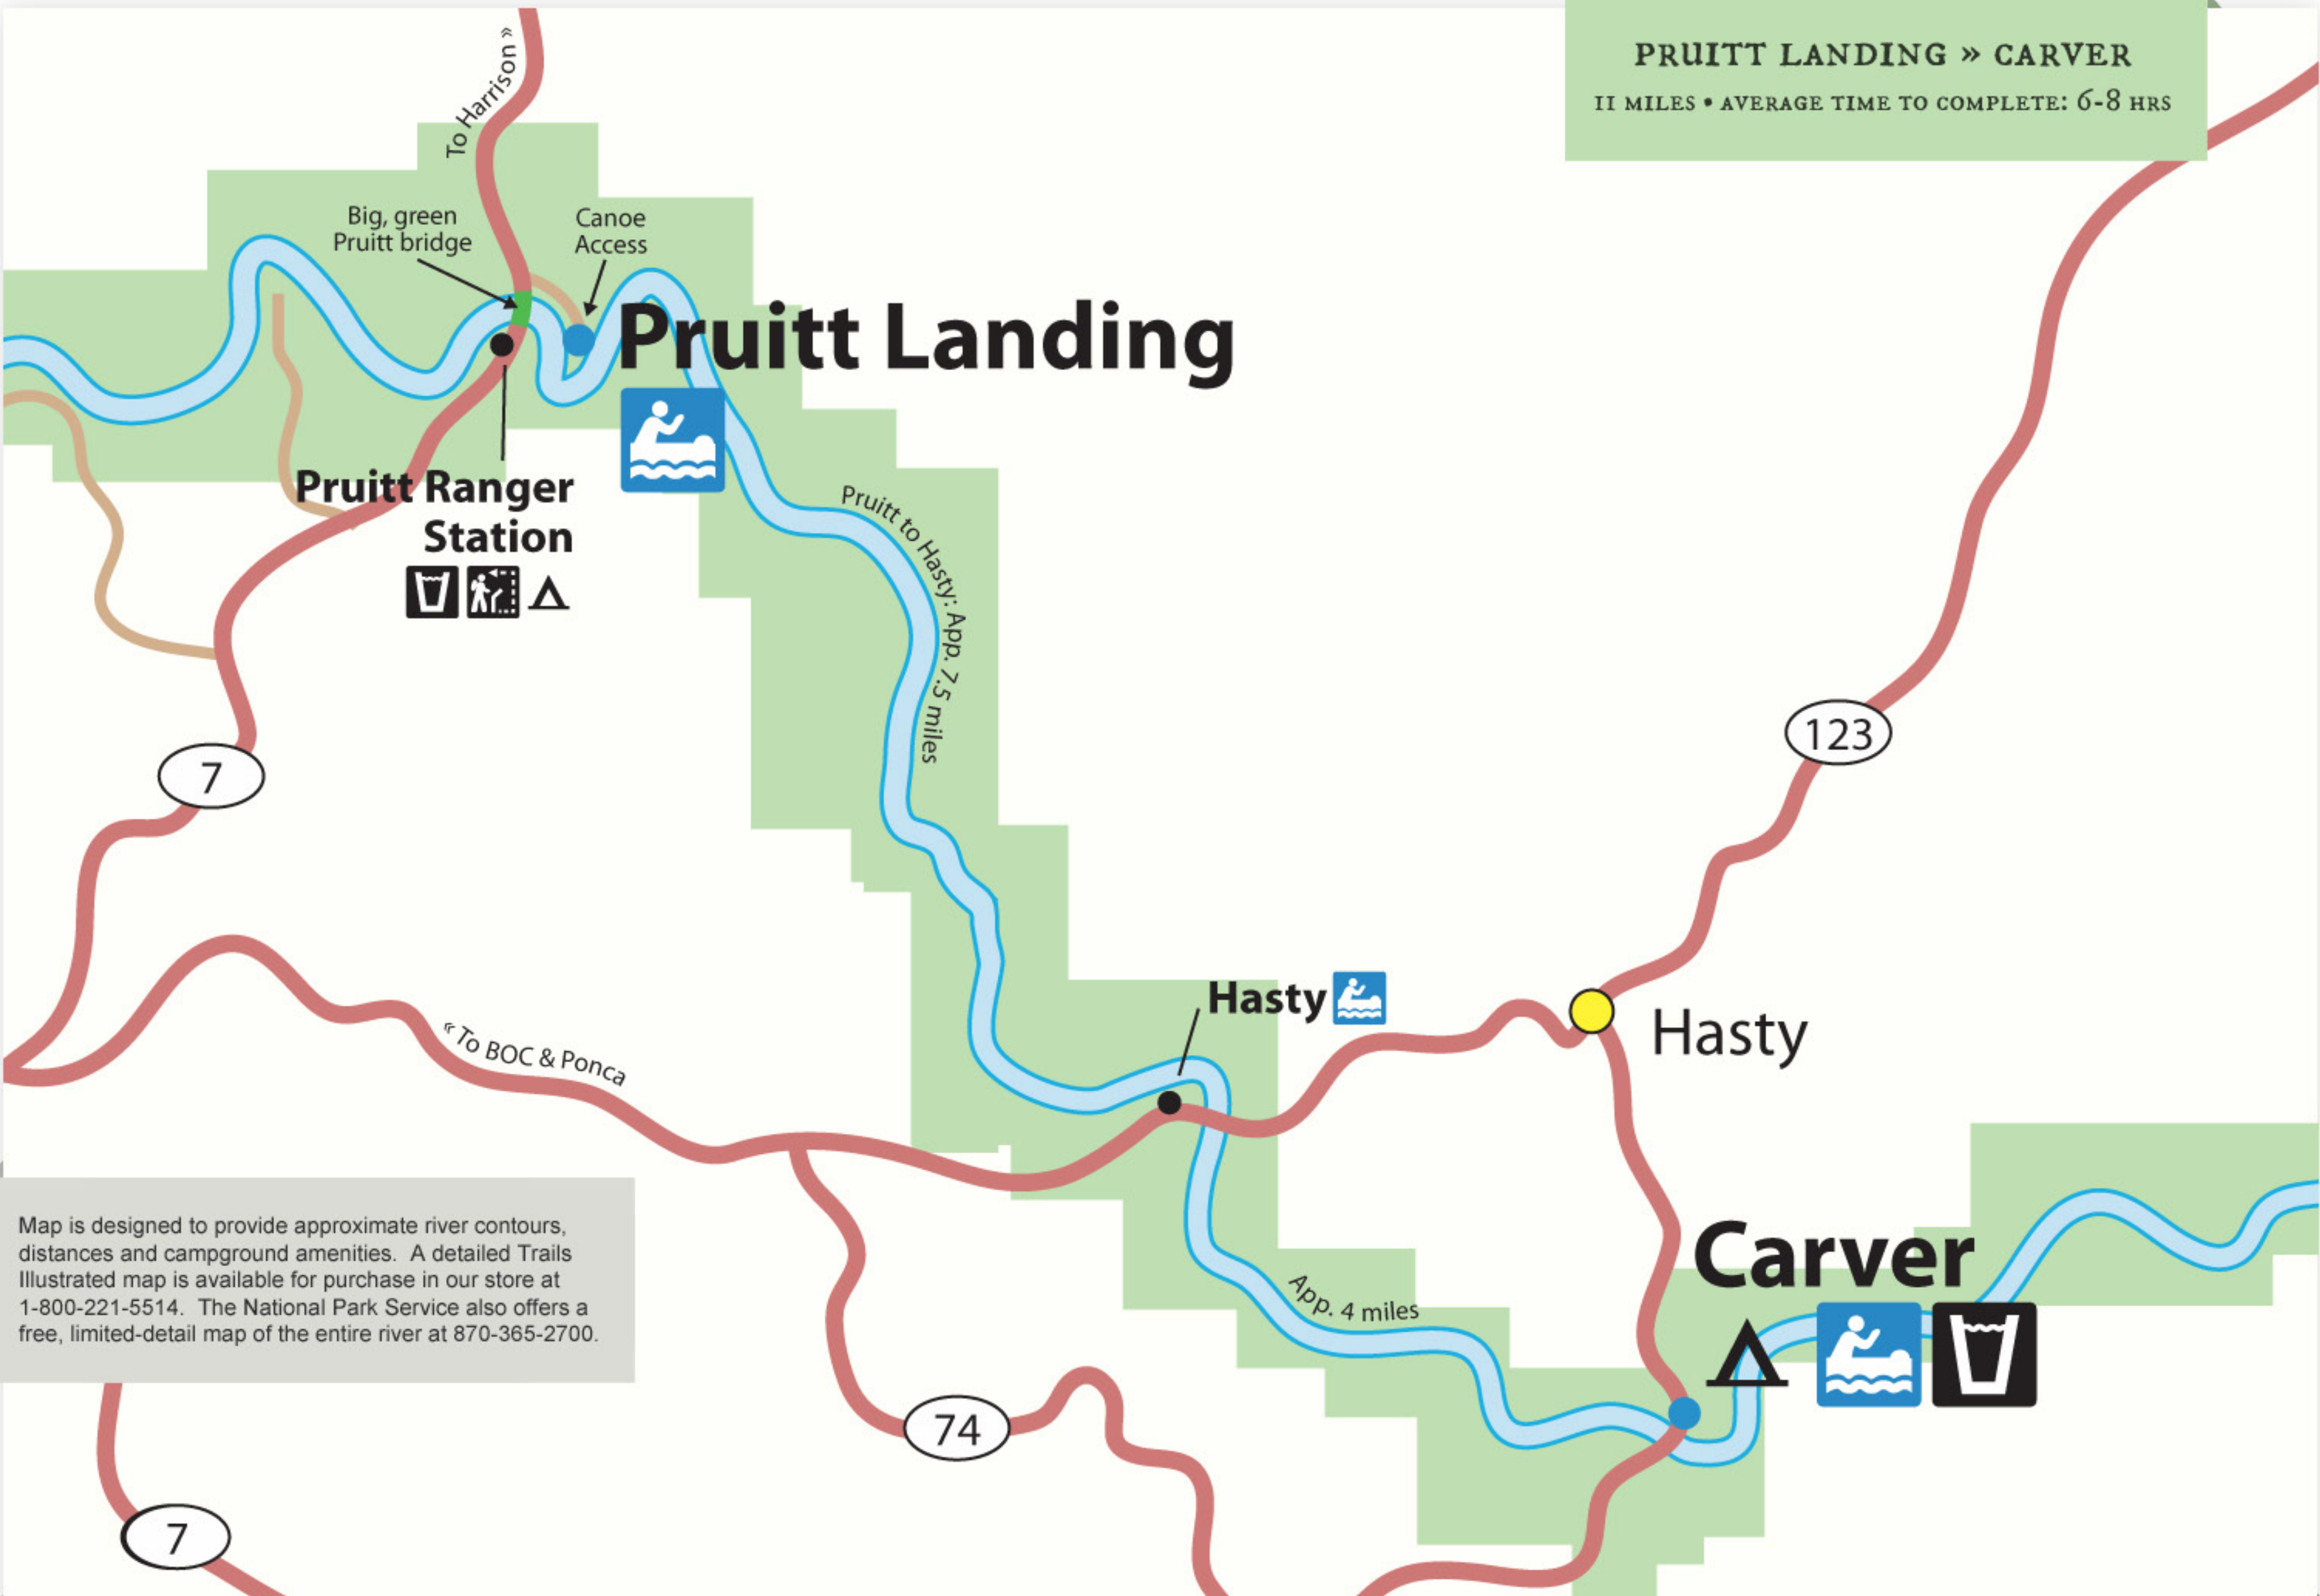

PRUITT LANDING » CARVER
11 MILES • AVERAGE TIME TO COMPLETE: 6-8 HRS

Map is designed to provide approximate river contours, distances and campground amenities. A detailed Trails Illustrated map is available for purchase in our store at 1-800-221-5514. The National Park Service also offers a free, limited-detail map of the entire river at 870-365-2700.