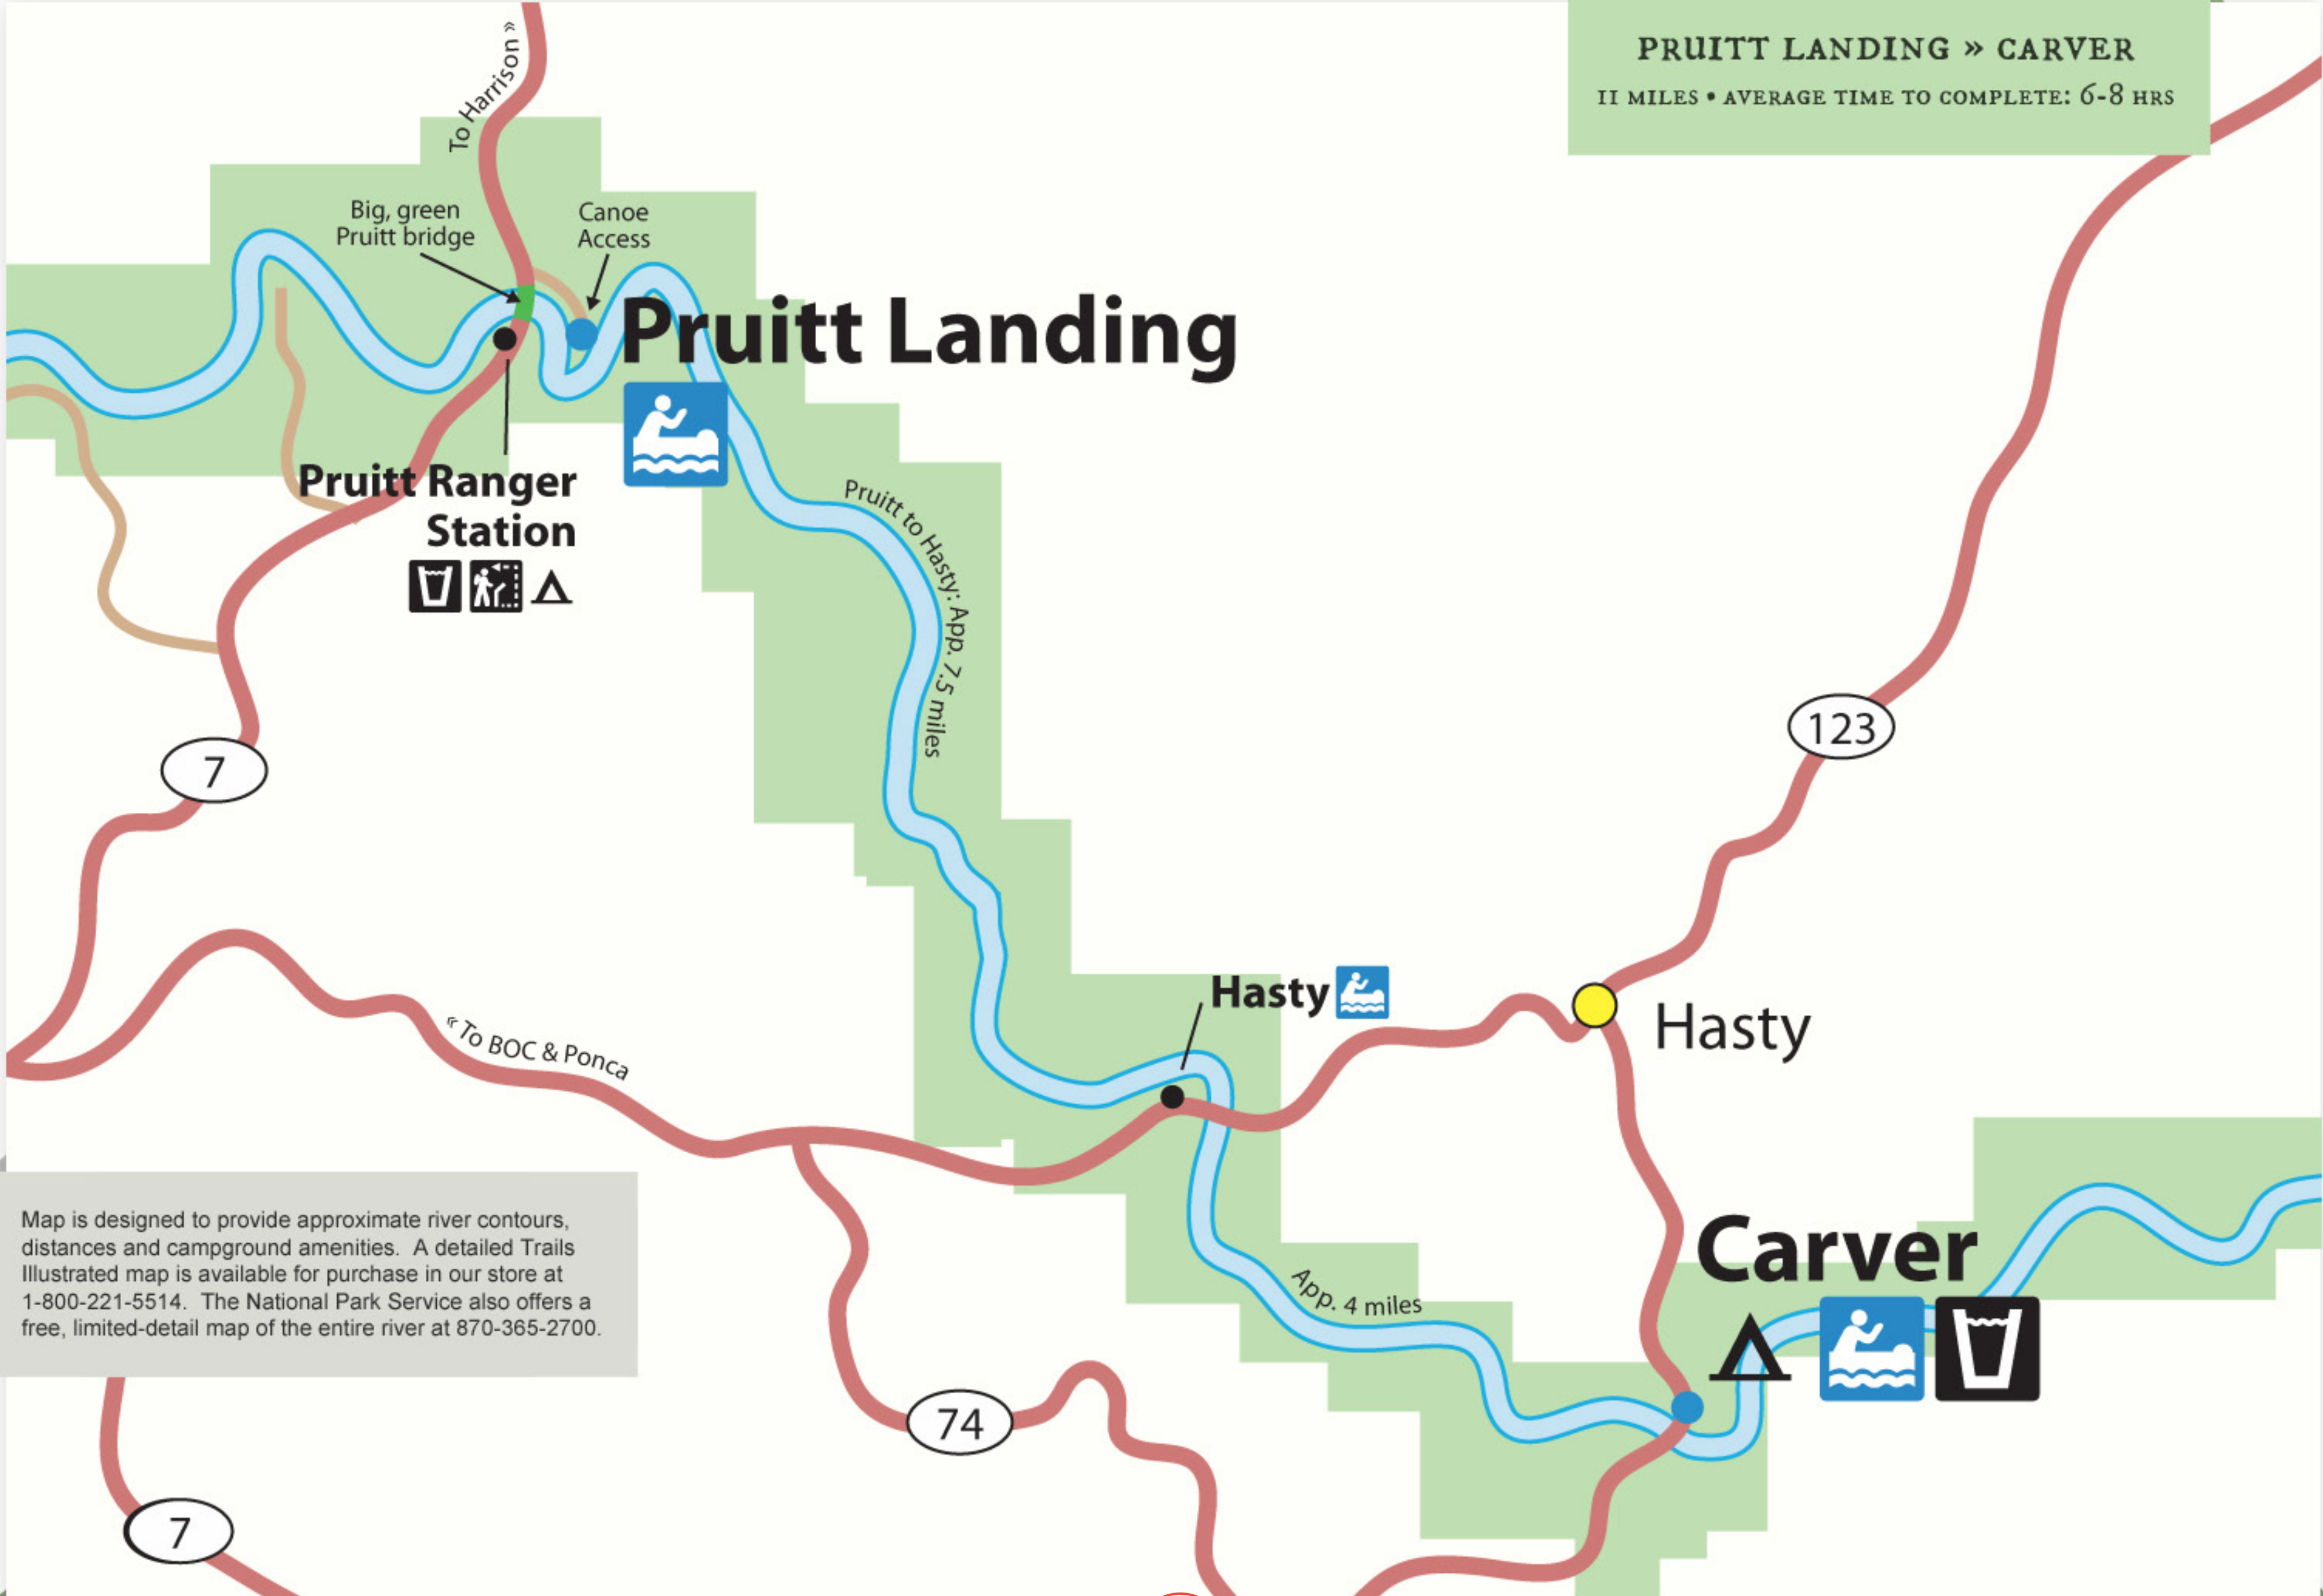

**PRUITT LANDING » CARVER**  
11 MILES • AVERAGE TIME TO COMPLETE: 6-8 HRS

Map is designed to provide approximate river contours, distances and campground amenities. A detailed Trails Illustrated map is available for purchase in our store at 1-800-221-5514. The National Park Service also offers a free, limited-detail map of the entire river at 870-365-2700.