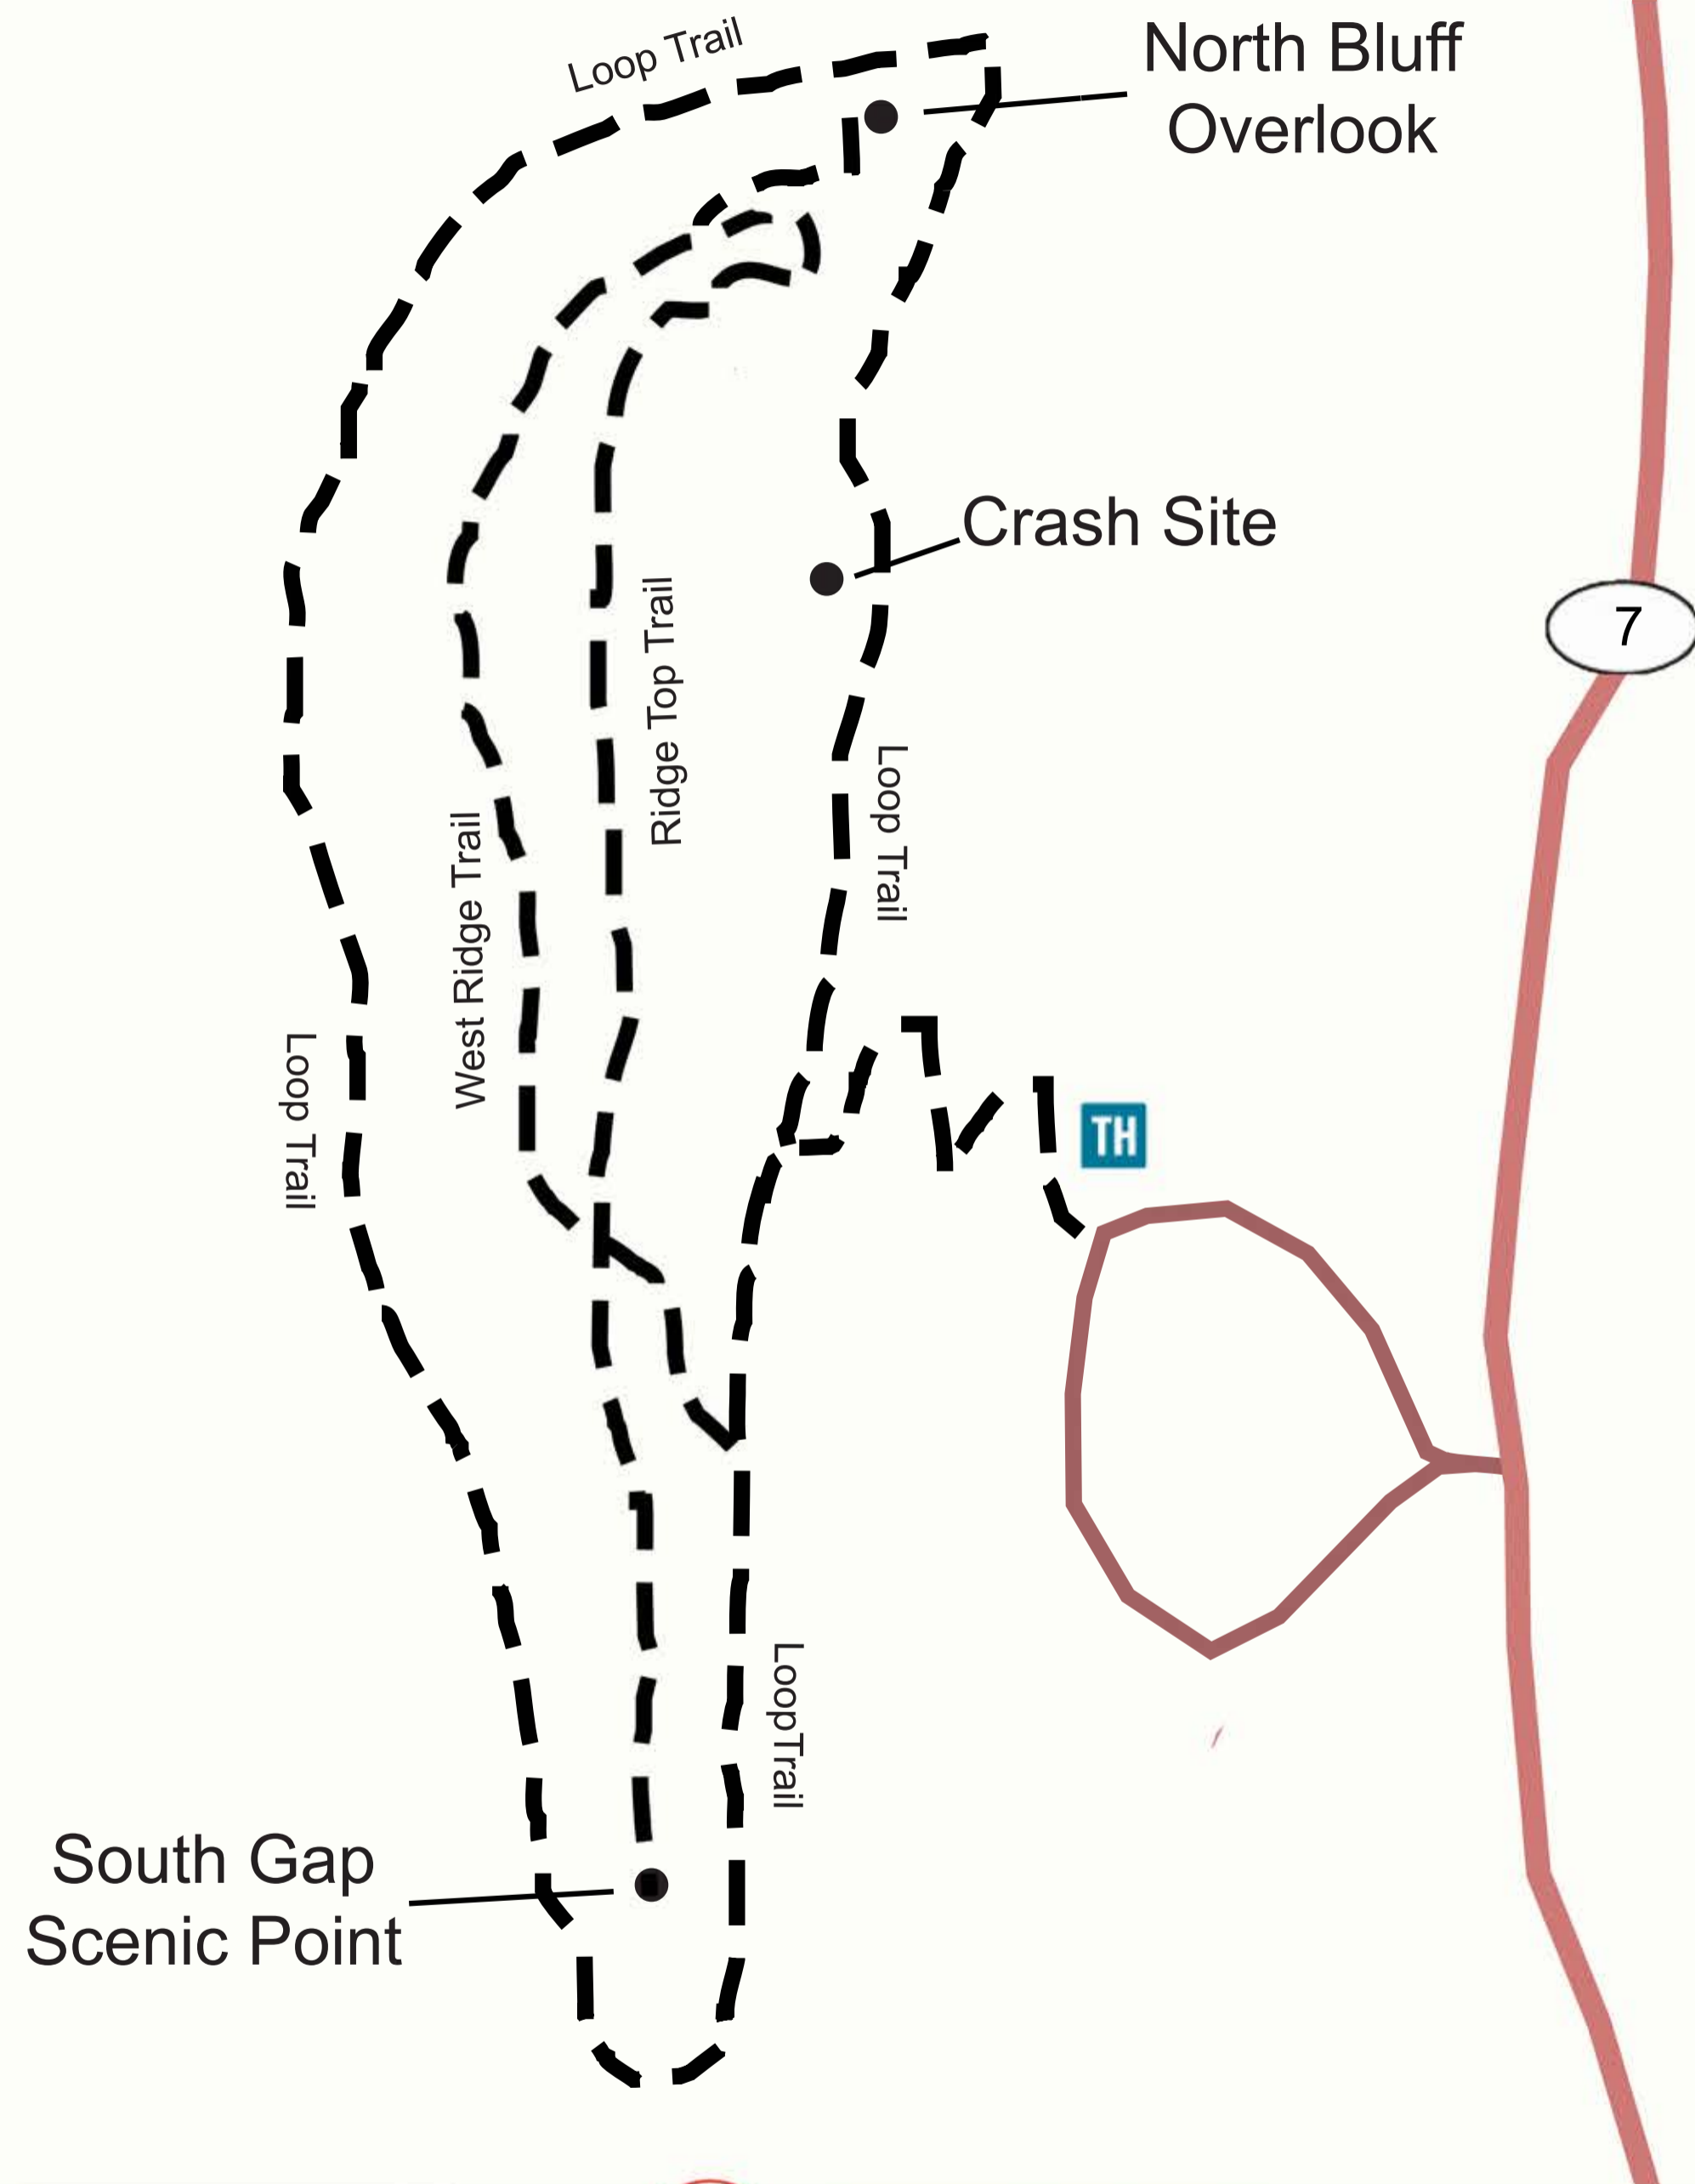

# ROUND TOP MOUNTAIN

3.6 MILES R/T • AVERAGE TIME TO COMPLETE: 3 HRS

1.870.861.5514 • BUFFALORIVER.COM

HOURS: MAR - OCT: 8-6, NOV - FEB: 8-5

EMERGENCY: CALL 911 • PARK EMERGENCY: 888.692.1162 • NEWTON COUNTY SHERIFF: 870.446.5124