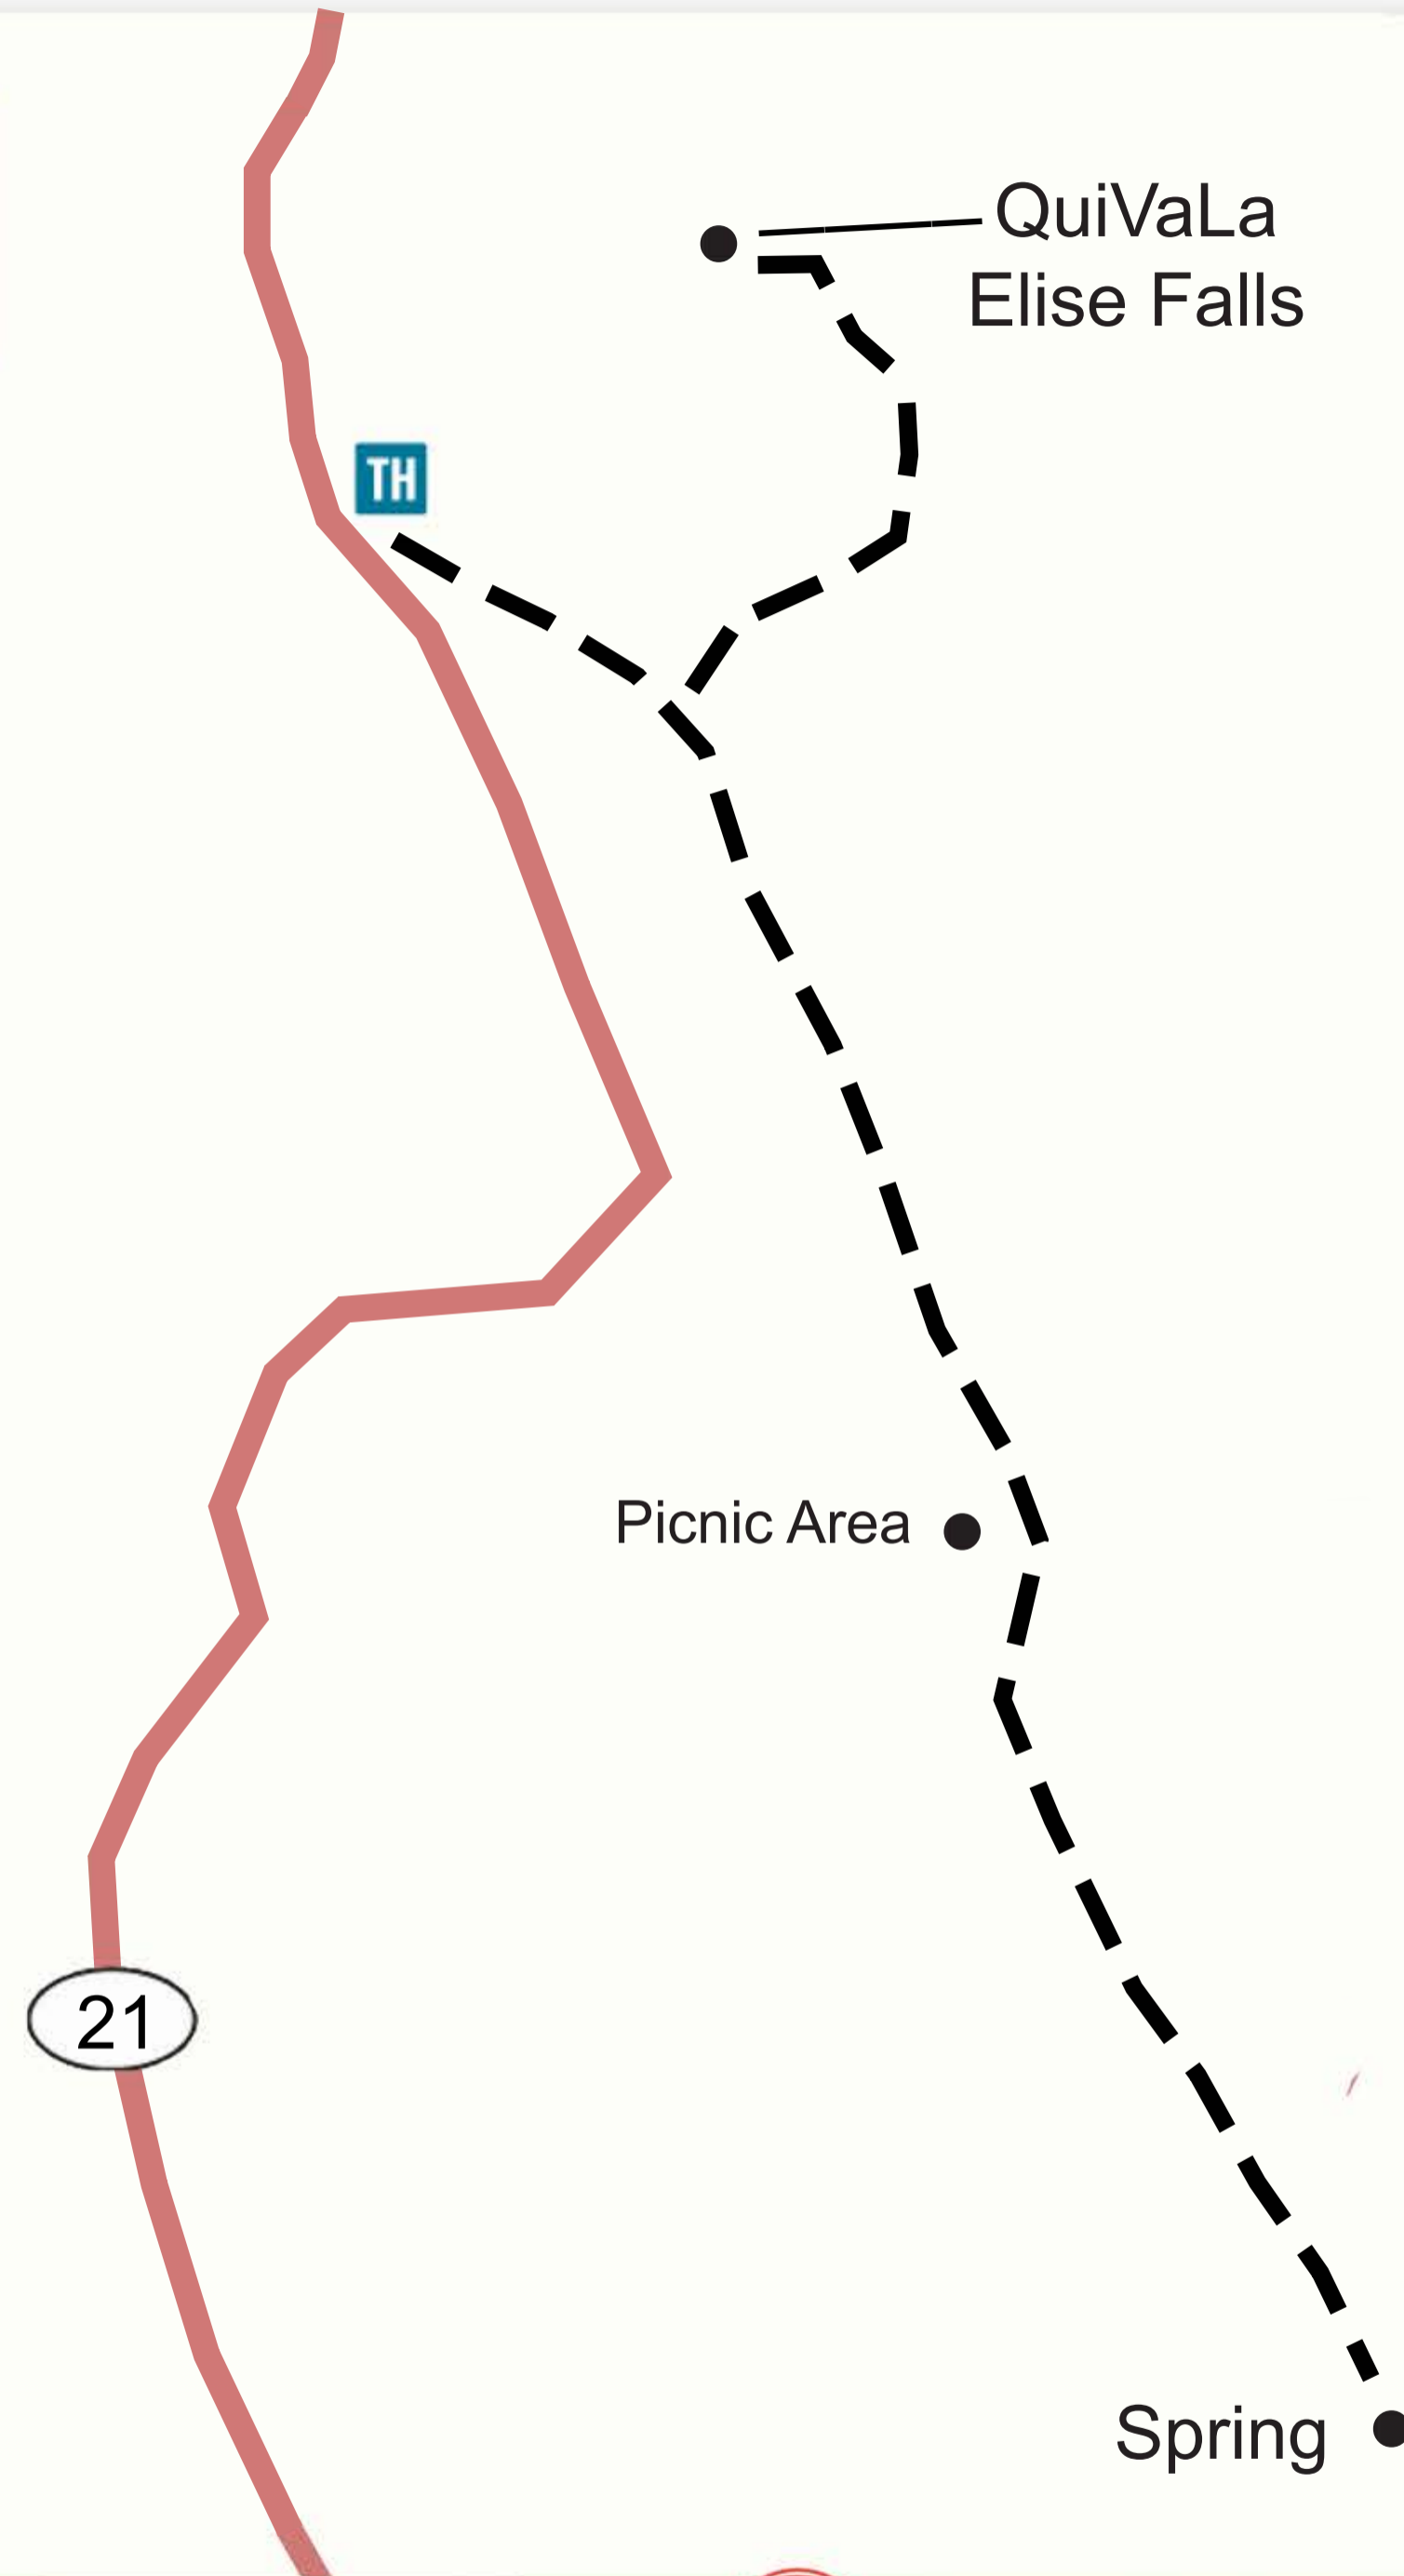

SMITH CREEK

2 MILES R/T • AVERAGE TIME TO COMPLETE: 2 HRS
ADD 1.4 MILES IF HIKING TO QUIVALLA ELISE FALLS

1.870.861.5514 • BUFFALORIVER.COM

HOURS: MAR - OCT: 8-6, NOV - FEB: 8-5

EMERGENCY: CALL 911 • PARK EMERGENCY: 888.692.1162 • NEWTON COUNTY SHERIFF: 870.446.5124