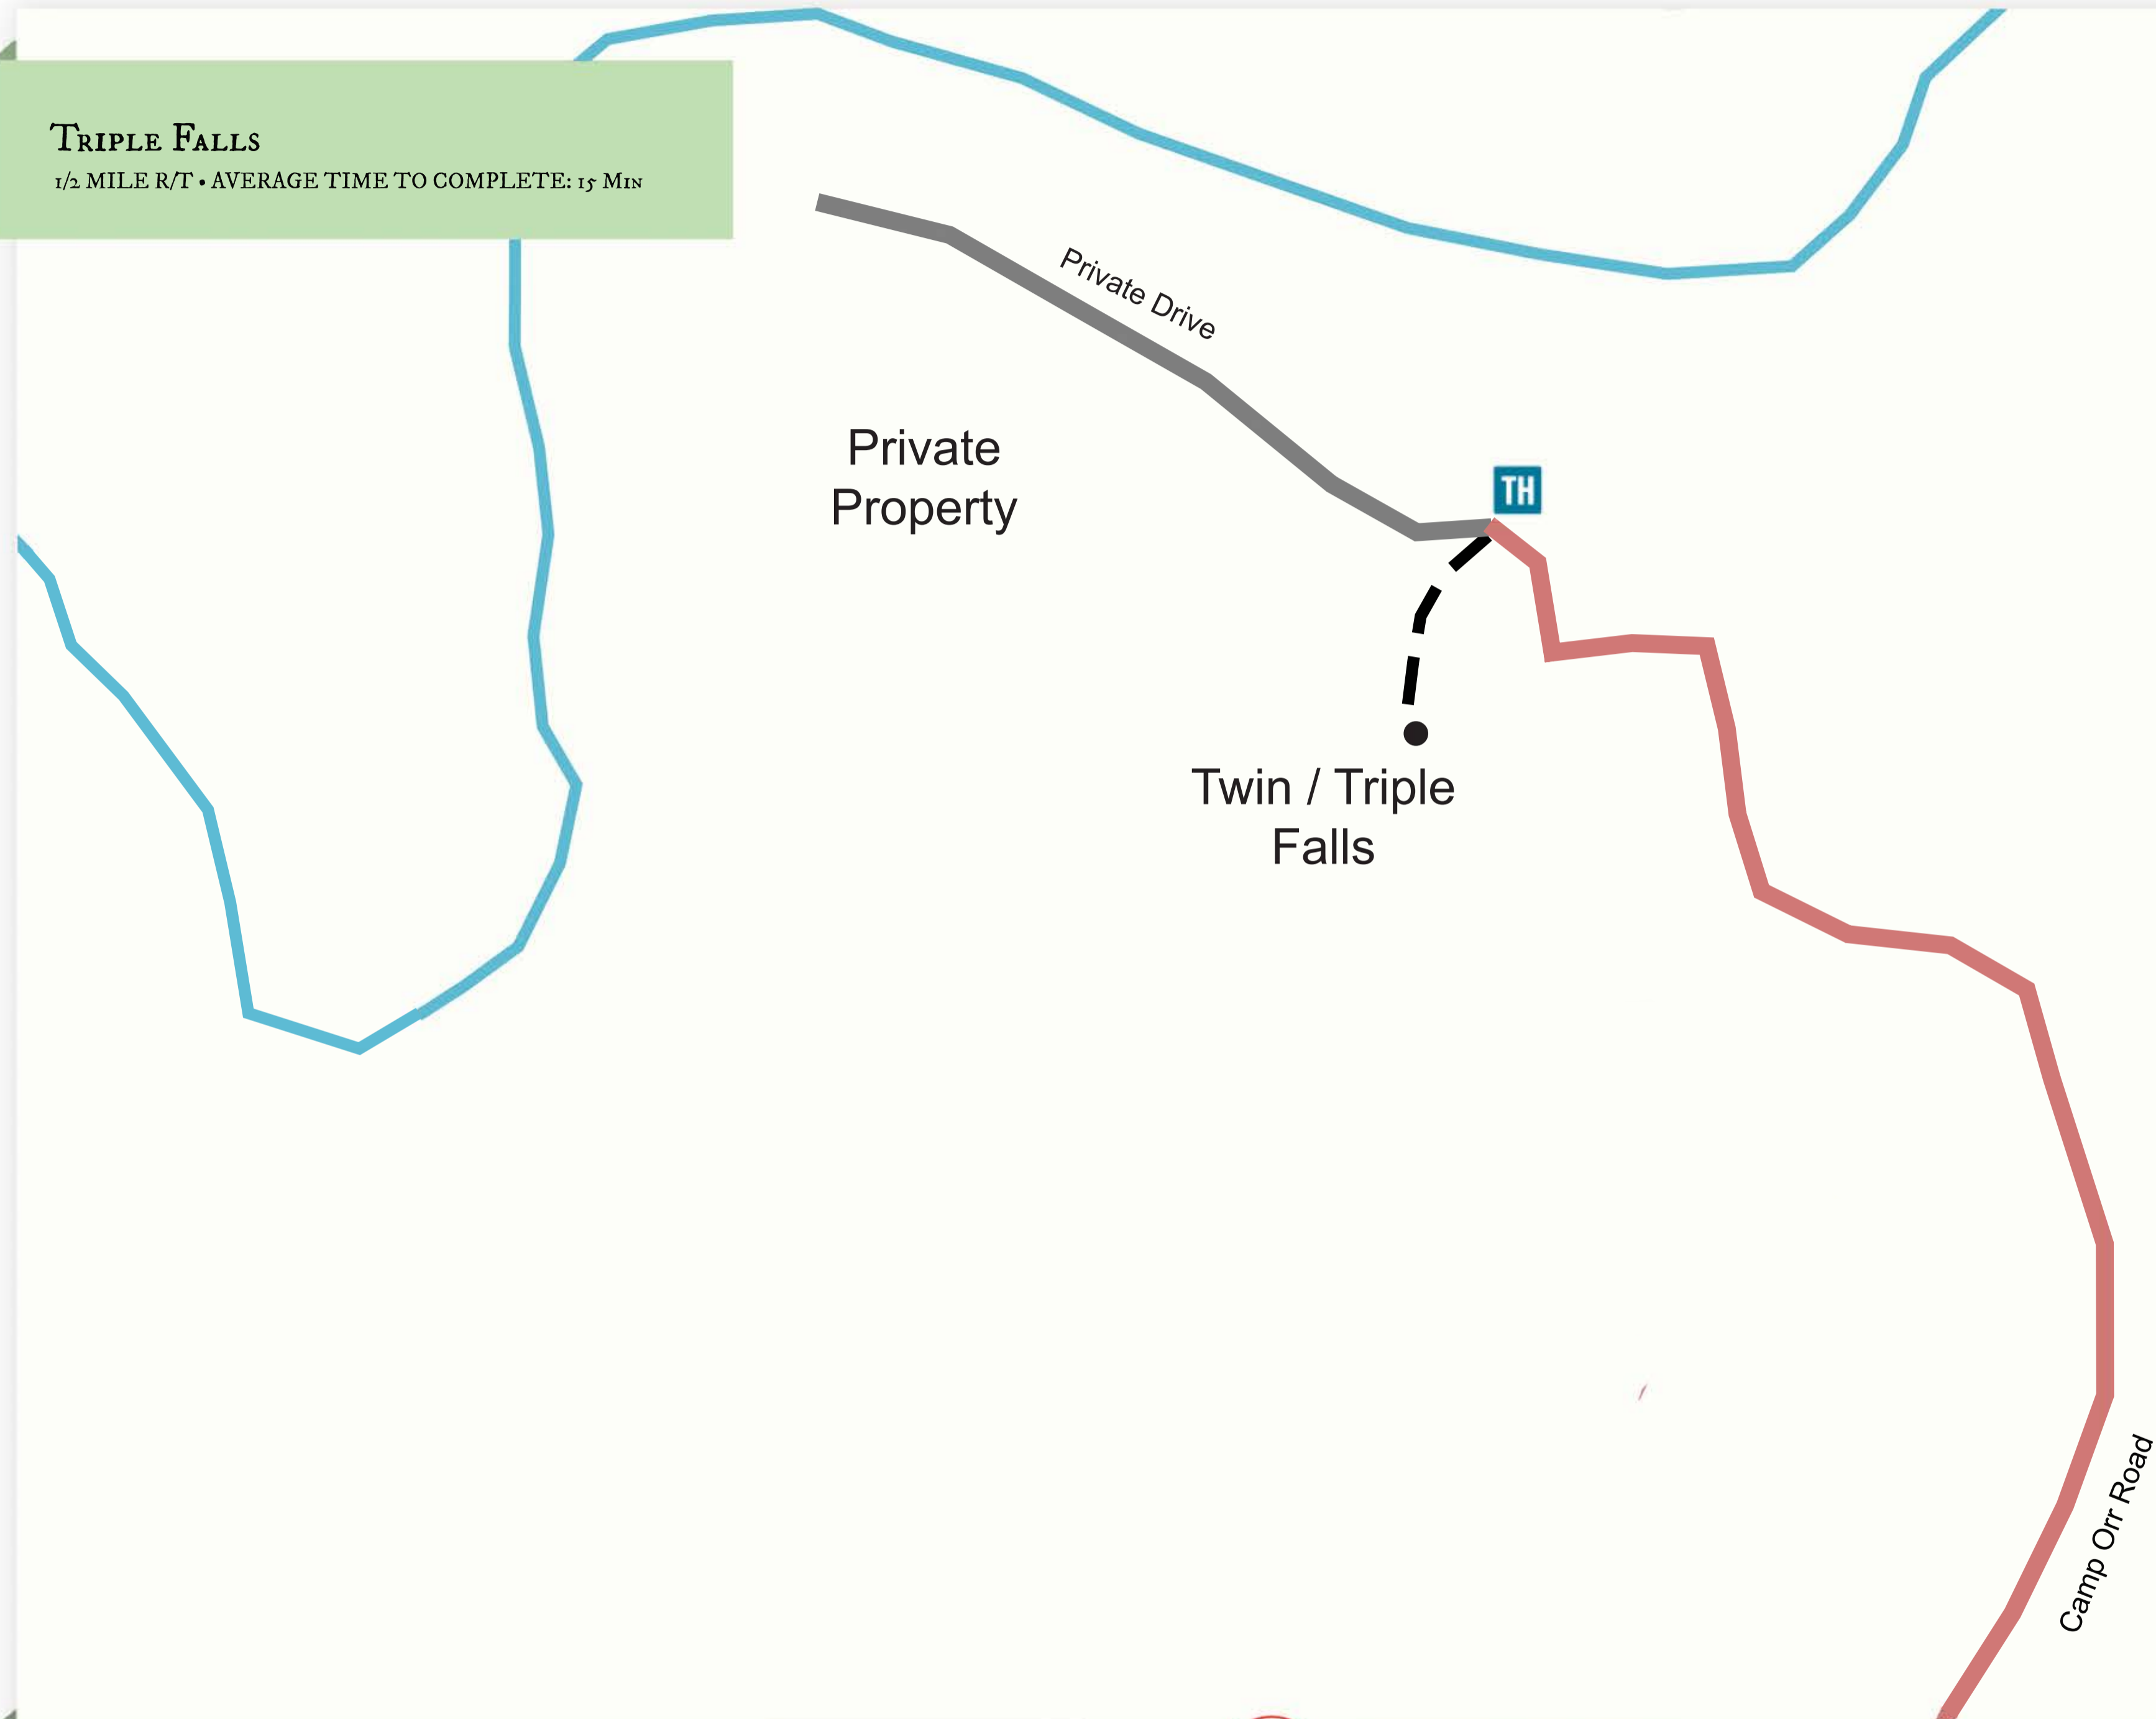

# TRIPLE FALLS

1/2 MILE R/T • AVERAGE TIME TO COMPLETE: 15 MIN

1.870.861.5514 • BUFFALORIVER.COM

HOURS: MAR - OCT: 8-6, NOV - FEB: 8-5

EMERGENCY: CALL 911 • PARK EMERGENCY: 888.692.1162 • NEWTON COUNTY SHERIFF: 870.446.5124